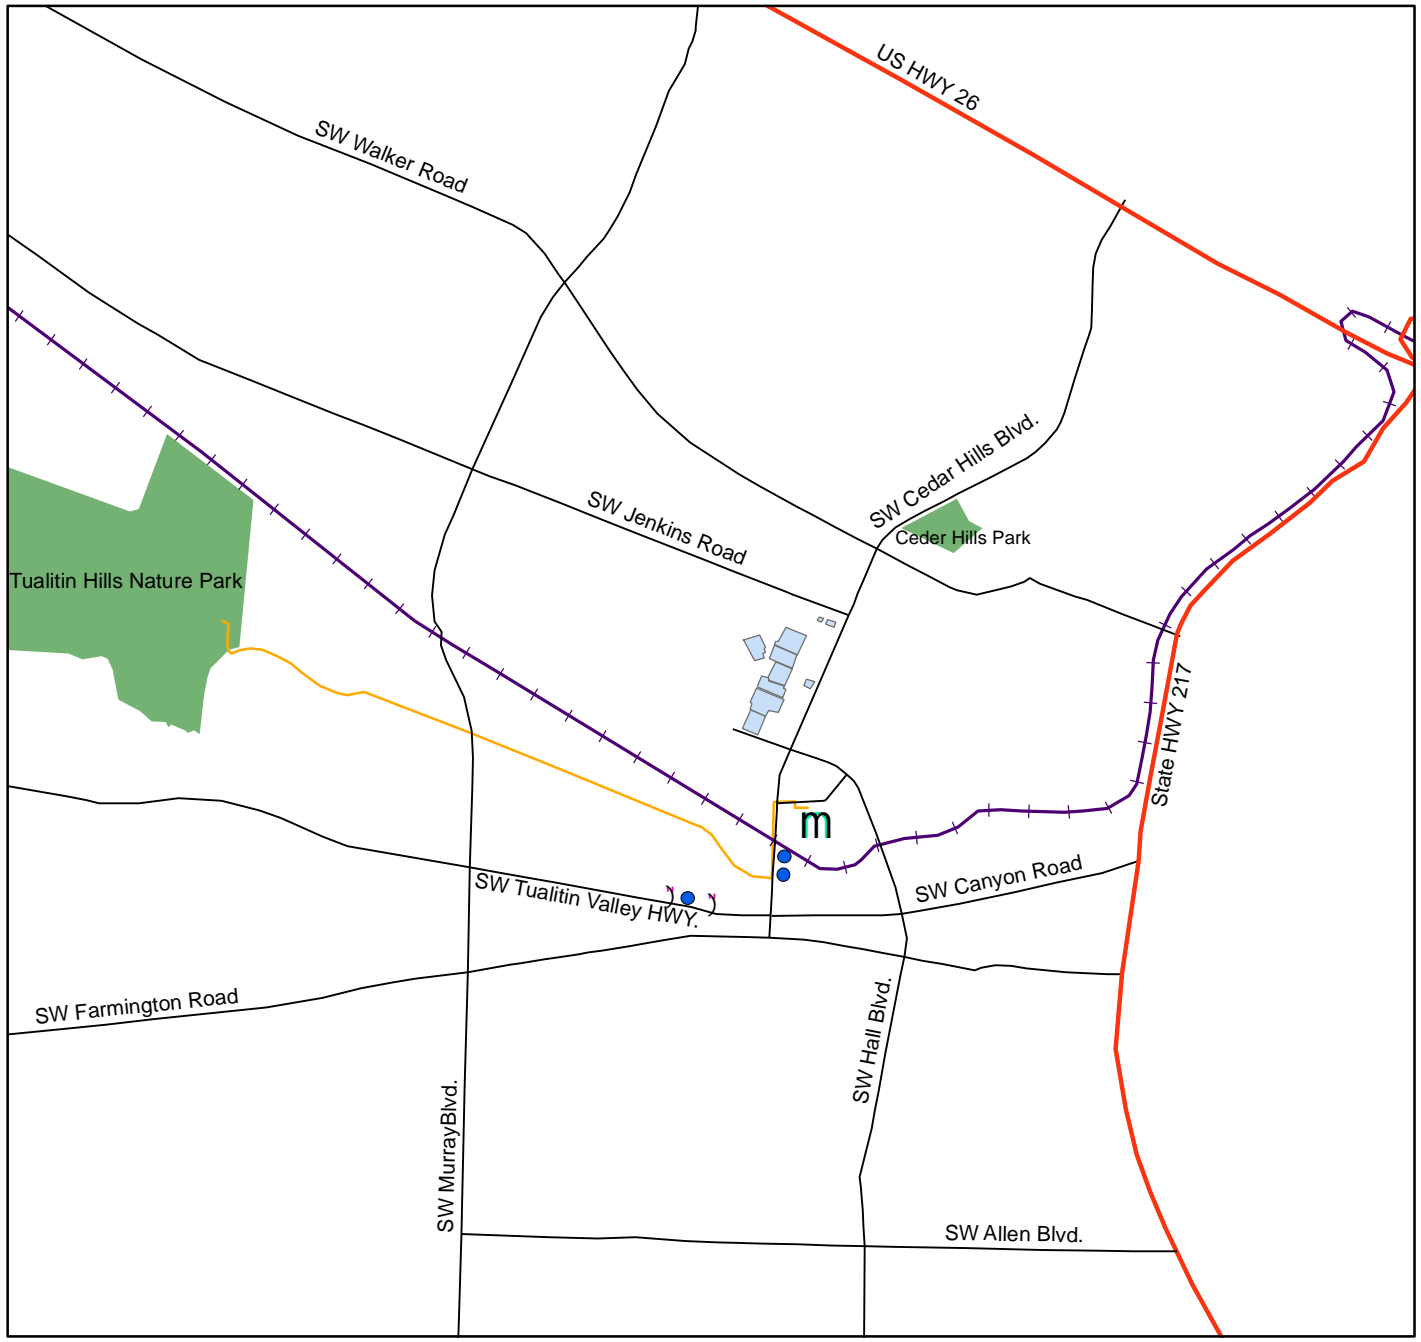

## Your Forestry Resource Center

"We Make Professional Forestry Understandable"

-  Atterbury Consultants, Inc.
-  Light Rail
-  Route to Nature Park
-  Restaurants
-  Hotels
-  Beaverton Mall

3800 SW Cedar Hills Blvd.  
 Suite 145  
 Beaverton, Oregon 97005  
 503-646-5393  
[www.atterbury.com](http://www.atterbury.com)